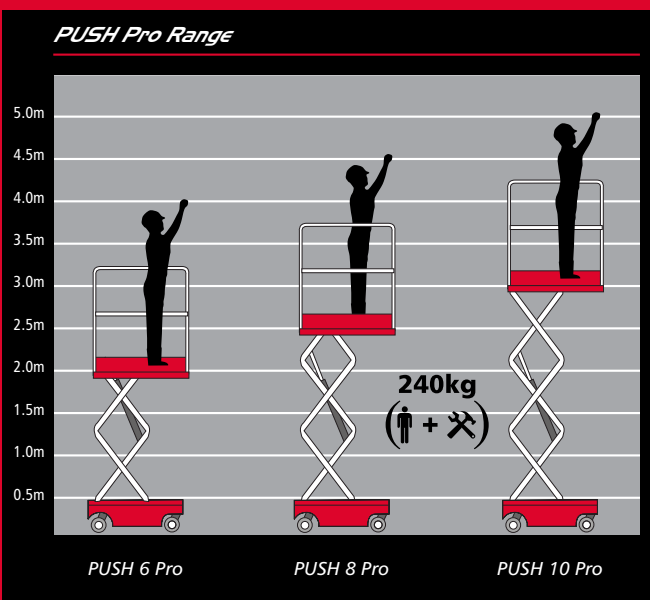

- Saloon safety gates
- Anti-surf auto brake
- Emergency lowering lever
- Tilt sensor
- No stabilizers required
- Easy to transport
- Lightweight and compact
- Reduced floor loading
- Durable design

Available in platform heights of 2, 2.5 & 3 metres

+44 (0)1244 833 933

www.popupproducts.co.uk

BUILT WITH YOUR SAFETY IN MIND

Both hands are safely in the basket when going up or down

Easy access emergency lowering lever

Saloon safety gates close automatically behind you

Tilt sensor with built-in isolator only allows use on a level floor

Auto brake prevents surfing

Dimensions	PUSH 6 Pro	PUSH 8 Pro	PUSH 10 Pro
Maximum Working Height	4.0m	4.5m	5.0m
Maximum Platform Height	2.0m	2.5m	3.0m
Platform Capacity (SWL)	240kg	240kg	240kg
Working Foot Print	120cm x 75cm	120cm x 75cm	120cm x 75cm
Overall Width	0.75m	0.75m	0.75m
Overall Length	1.2m	1.2m	1.2m
Stowed Height	1.7m	1.8m	1.8m
Gross Weight	350kg	370kg	385kg